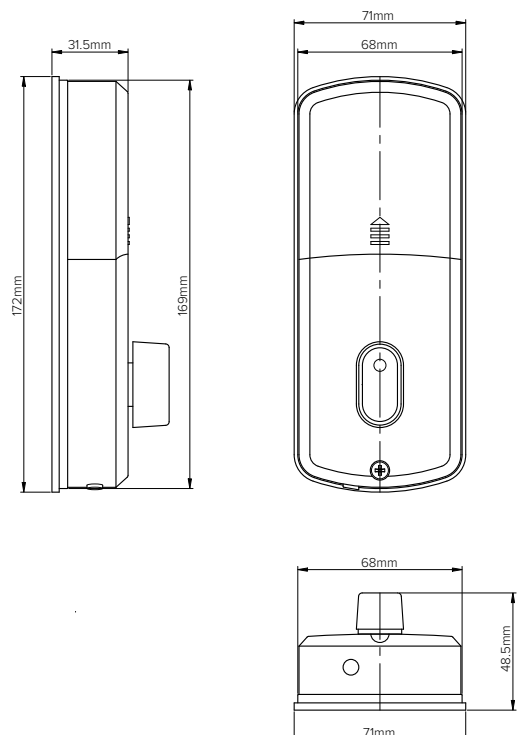

KEY FEATURES

- User capacity - Fingerprint 200, PIN 200, Card 200, eKey unlimited
- Suitable for all doors and door thicknesses
- Multiple accesses - Ble App, Fingerprint, PIN code, RFID Cards, Keys
- Available in Full Black
- Automatic locking
- Waterproof IP55
- 200K cycle times - 200 Salt Spray durability
- Voice commands via Google and Alexa
- Powered by 4 x AA Batteries (Not Included)
- USB-C Emergency power (Not Included)