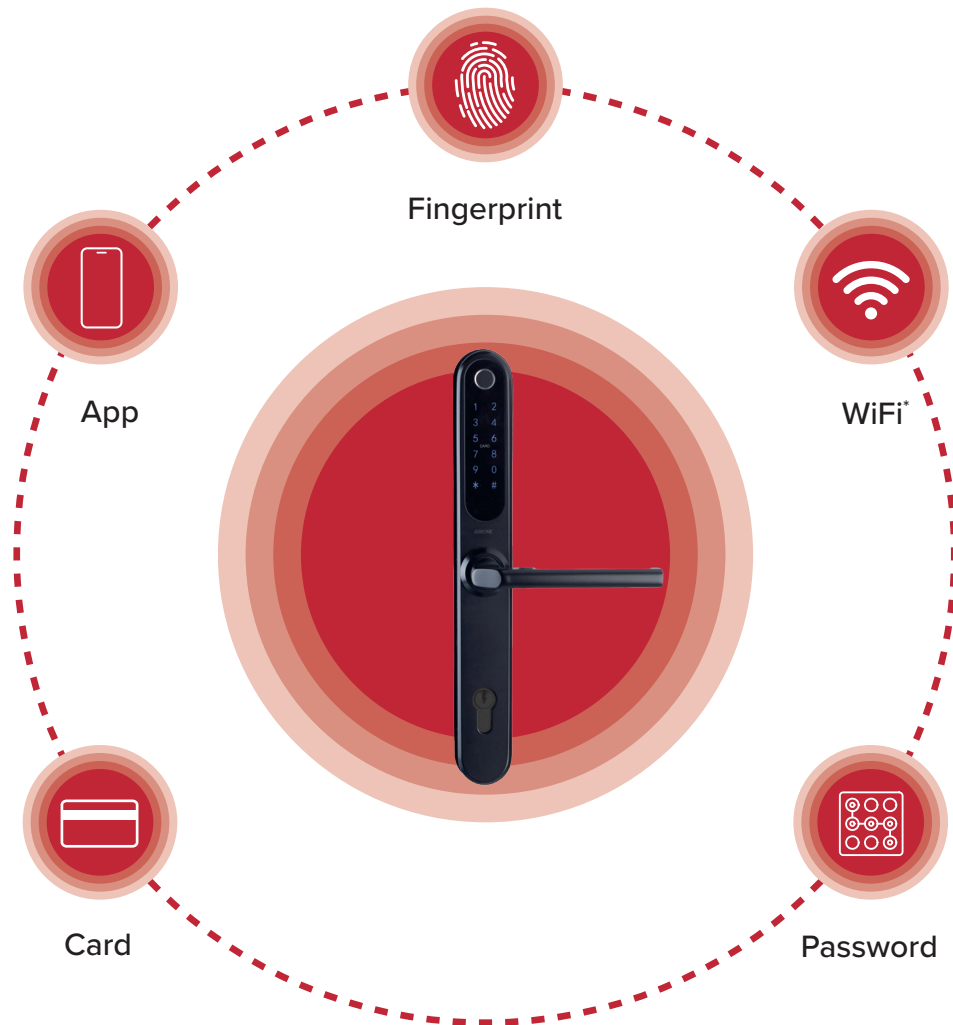

fsa-us.com.au

4 FEATURES

5 FUNCTION

Application

Connectivity

7 SLIM SERIES

Overview

Ordering Options

9 DEADBOLT

Overview

Ordering Options

10 GATEWAY

5 WAYS TO UNLOCK

GATEWAY KEY FEATURES

- The gateway is a bridge between smart locks and home WiFi networks.
- The user can remotely view and calibrate the time of the lock, read the unlocking records.
- Connect your mobile phone to the WiFi network which the gateway is connected to.

WiFi Unlock

APPLICATION

COMPATIBLE WITH HOME AUTOMATION >

CONNECTIVITY

OVERVIEW

Semi conductor biometric fingerprint sensor

0.1s to connect lock with smartphone via bluetooth

USB-C port for emergency power

High sensitive touchable digital keypad

Mifare Card 13.56Mhz

Stainless steel 3041n full plate

Euro Cylinder for deadlock override

KEY FEATURES

- ARRONE Smart Handles are rated IP66
- Compatible with Roto Multipoint Door Locks
- Lever operated to activate deadbolts
- APP to manage the lock from anywhere, compatible with Amazon Alexa and Google Home
- Anti-theft, Random pincode, AES 256 encryption
- Service life of Electronic part $\geq 200,000$ times
- Service life of Mechanical part $\geq 200,000$ times
- Anti-smashing, Anti-sawing
- Suitable for Aluminium, Timber and uPVC Doors
- Powered by 4 x AA Batteries (Not Included)
- USB-C Emergency power (Not Included)