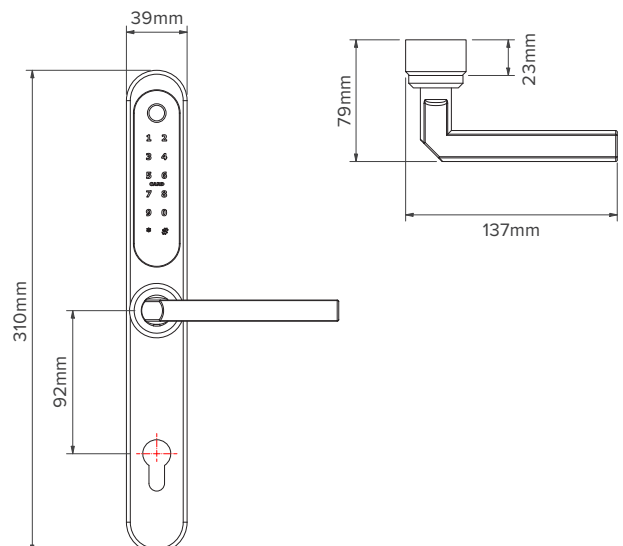

High sensitive touchable digital keypad

Mifare Card 13.56Mhz

Stainless steel 3041n full plate

Euro Cylinder for deadlock override

KEY FEATURES

- ARRONE Smart Handles are rated IP66
- Compatible with Roto Multipoint Door Locks
- Lever operated to activate deadbolts
- APP to manage the lock from anywhere, compatible with Amazon Alexa and Google Home
- Anti-theft, Random pincode, AES 256 encryption
- Service life of Electronic part $\geq 200,000$ times
- Service life of Mechanical part $\geq 200,000$ times
- Anti-smashing, Anti-sawing
- Suitable for Aluminium, Timber and uPVC Doors
- Powered by 4 x AA Batteries (Not Included)
- USB-C Emergency power (Not Included)

CYLINDERS

FENTEC DOUBLE CYLINDER

		L	X	Y
F-DC4545*	90MM EURO PROFILE 5 PIN SC	90	45	45
F-DC5050*	100MM EURO PROFILE 5 PIN SC	100	50	50
F-DC6060*	120MM EURO PROFILE 5 PIN SC	120	60	60
F-DC6560*	125MM EURO PROFILE 5 PIN SC	125	65	60
F-DC5070*	120MM EURO PROFILE 5 PIN SC	120	50	70