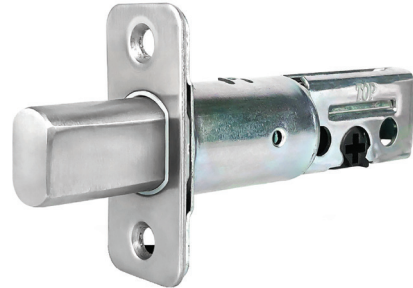

High sensitive touchable digital keypad

Mifare Card 13.56Mhz

Stainless steel 3041n full plate

Euro Cylinder for deadlock override

KEY FEATURES

- ARRONE Smart Handles are rated IP66
- Compatible with Roto Multipoint Door Locks
- Lever operated to activate deadbolts
- APP to manage the lock from anywhere, compatible with Amazon Alexa and Google Home
- Anti-theft, Random pincode, AES 256 encryption
- Service life of Electronic part $\geq 200,000$ times
- Service life of Mechanical part $\geq 200,000$ times
- Anti-smashing, Anti-sawing
- Suitable for Aluminium, Timber and uPVC Doors
- Powered by 4 x AA Batteries (Not Included)
- USB-C Emergency power (Not Included)

*Available colours Black & Chrome. Refer to FSA Fentec Cylinder Brochure for full offer

KOEMMERLING GOLD C70

60 / 60 Double Cylinder

ALUPLAST IDEAL 4000

65 / 60 Double Cylinder

DECUNINCK LEGEND ART

50 / 70 Double Cylinder

OVERVIEW

KEY FEATURES

- User capacity - Fingerprint 200, PIN 200, Card 200, eKey unlimited
- Suitable for all doors and door thicknesses
- Multiple accesses - Ble App, Fingerprint, PIN code, RFID Cards, Keys
- Available in Full Black
- Automatic locking
- Waterproof IP55
- 200K cycle times - 200 Salt Spray durability
- Voice commands via Google and Alexa
- Powered by 4 x AA Batteries (Not Included)
- USB-C Emergency power (Not Included)

ORDERING OPTIONS

SB-59409

Black

DEADBOLT

60mm - 70mm Adjustment
(Supplied with SB-59409)

GATEWAY

AL-G2

KEY FEATURES