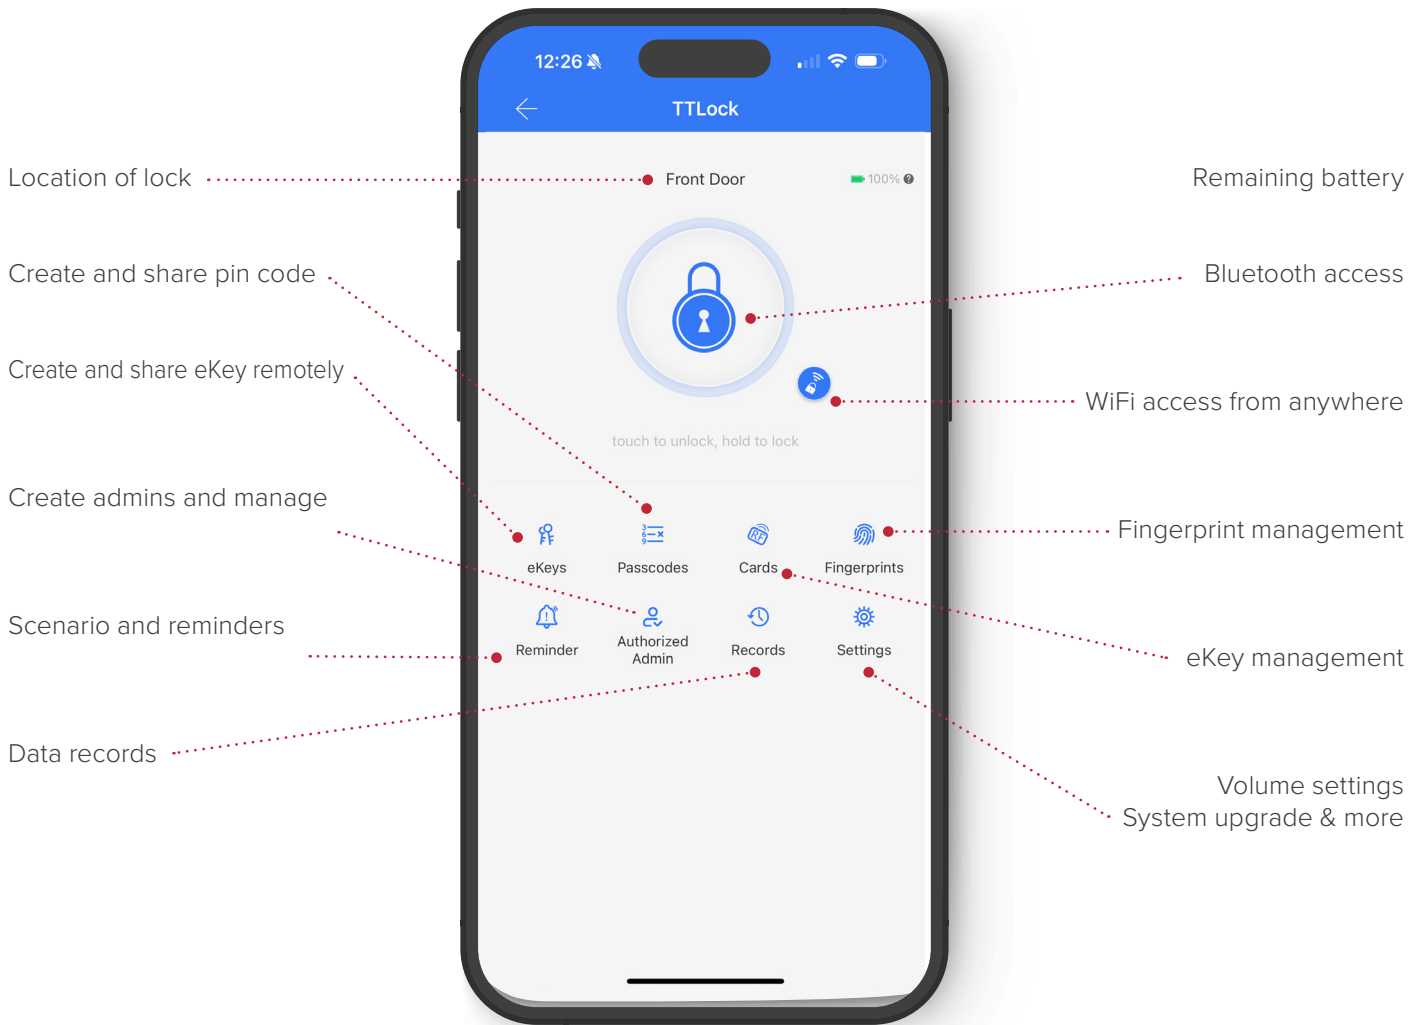

9 DEADBOLT

Overview

Ordering Options

10 GATEWAY

5 WAYS TO UNLOCK

GATEWAY KEY FEATURES

- The gateway is a bridge between smart locks and home WiFi networks.
- The user can remotely view and calibrate the time of the lock, read the unlocking records.
- Connect your mobile phone to the WiFi network which the gateway is connected to.

WiFi Unlock

APPLICATION

COMPATIBLE WITH HOME AUTOMATION >

CONNECTIVITY

OVERVIEW

Semi conductor biometric fingerprint sensor

0.1s to connect lock with smartphone via bluetooth

USB-C port for emergency power

High sensitive touchable digital keypad

Mifare Card 13.56Mhz

Stainless steel 3041n full plate

Euro Cylinder for deadlock override

KEY FEATURES

- ARRONE Smart Handles are rated IP66
- Compatible with Roto Multipoint Door Locks
- Lever operated to activate deadbolts
- APP to manage the lock from anywhere, compatible with Amazon Alexa and Google Home
- Anti-theft, Random pincode, AES 256 encryption
- Service life of Electronic part $\geq 200,000$ times
- Service life of Mechanical part $\geq 200,000$ times
- Anti-smashing, Anti-sawing
- Suitable for Aluminium, Timber and uPVC Doors
- Powered by 4 x AA Batteries (Not Included)
- USB-C Emergency power (Not Included)