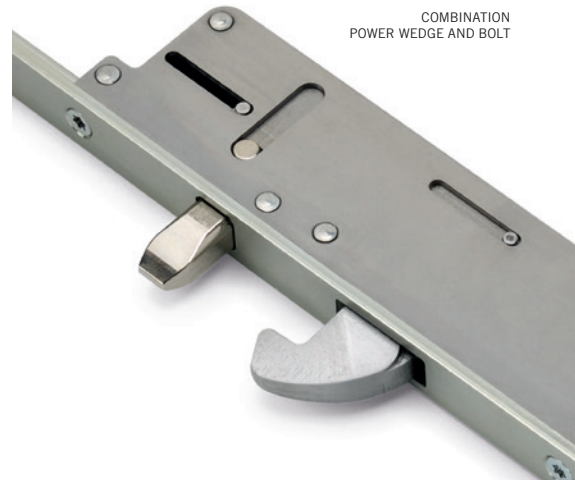

SLEEK DESIGN, NOISELESS OPERATION

- Clean flush lines
- Quiet electrical motor
- Fast operation
- Quick easy installation

EXCEPTIONAL BURGLARY RESISTANCE

- Multipoint locking (5 pt.)
- Power wedge and bolts standard

MAKING LIFE BETTER

SPECIFICATIONS

4 in 1 Control Device

Keypad
Fingerprint
Bluetooth
RFID

Hand-Held Radio Transmitter

Customisation

Night mode - door locks automatically on closing

Day mode - door latches only, allowing external access without key or remote.