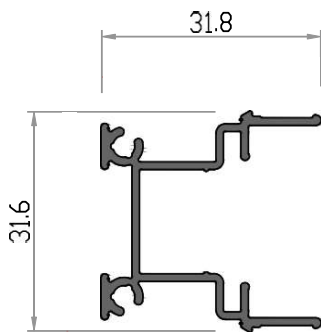

Size Range

Single Slide **Max:** 3000mm high x 4500mm wide

Double Slide **Max:** 3000mm high x 9000mm wide

MONARCH GLIDE

Top Rail

Bottom Rail

Housing

Inner Cartridge