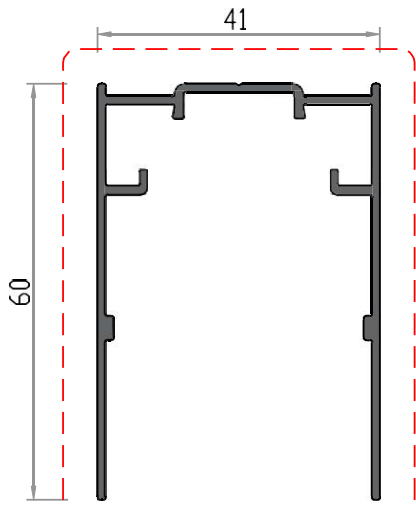

Size Range

Single Slide **Max:** 3000mm high x 4500mm wide

Double Slide **Max:** 3000mm high x 9000mm wide

MONARCH GLIDE

Top Rail

Bottom Rail

Housing

Inner Cartridge