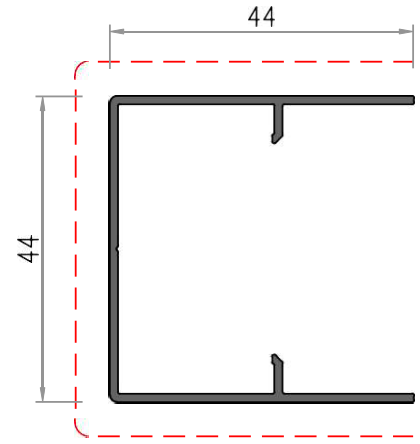

Size Range

Single Slide **Max:** 3000mm high x 4500mm wide

Double Slide **Max:** 3000mm high x 9000mm wide

MONARCH GLIDE

Top Rail

Bottom Rail

Housing

Inner Cartridge