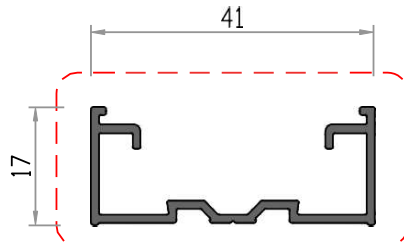

Size Range

Single Slide **Max:** 3000mm high x 4500mm wide

Double Slide **Max:** 3000mm high x 9000mm wide

MONARCH GLIDE

Top Rail

Bottom Rail

Housing

Inner Cartridge