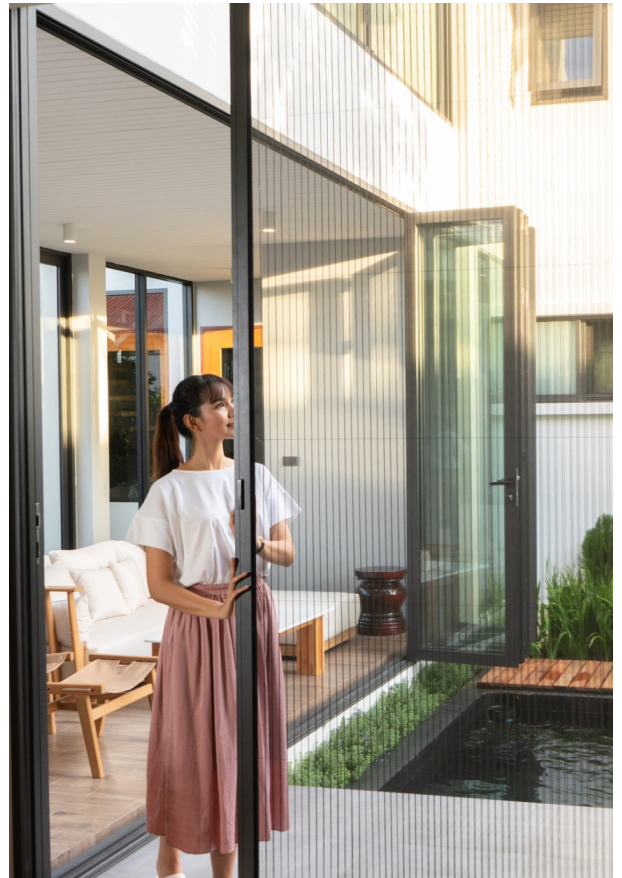

MONARCH GLIDE

Wide Span pleated retractable insect screen

Horizontal slide manually operated

Applications

- Bifold doors
- Stacker Doors
- Outdoor Rooms

Features

- Pleated Pet Mesh 25mm Pleat
- +/- 5mm building tolerance
- Wide span capability
- Recess mount or Face mount with FMA
- Mesh retention clips
- Easy clean floor guide
- Quick to install
- Sliding Bar auto-stop
- Smooth and easy to open and close
- Supplied ready made or size adjustable kit

Overview

This modern stylish pleated screen is perfect for Bi-fold doors, stacker doors, large sliding doors, outdoor rooms or on openings that are more than 4.0m wide. The semitransparent mesh is designed to maximize ventilation without compromising the view.

Monarch Glide incorporates Seiki's wide screen technology, allowing the screen to span greater distance than Monarch Ex2 but still maintain a high level of insect protection. It operates easily, allowing the user to gently slide the screen to any position along the opening due to the unique cord operating system.

The cords assist the motion of the screen and combined with Seiki's originally designed mesh retention clips support the mesh in windy conditions. When not in use, the mesh stores almost invisibly off to the side of the opening inside the cartridge.