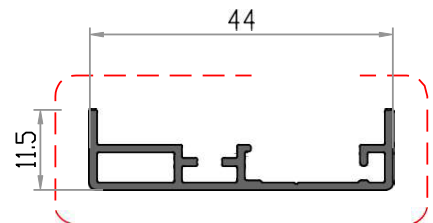

Catch Frame