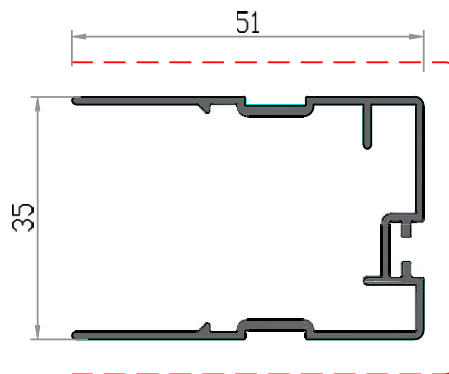

Size Range

Single Slide **Max:** 3000mm high x 4500mm wide

Double Slide **Max:** 3000mm high x 9000mm wide

MONARCH GLIDE

Top Rail

Bottom Rail

Housing

Inner Cartridge