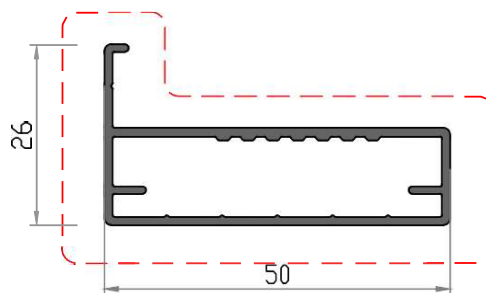

Face Mount Attachment

STANDARD FINISHES

- Mill Finish
- Matt Clear Anodised
- Powder Coat Matt Black
- Powder Coat White Gloss

CUSTOM FINISHES*

Custom powder coat colours available on request.
Special order surcharges and leadtimes will apply.