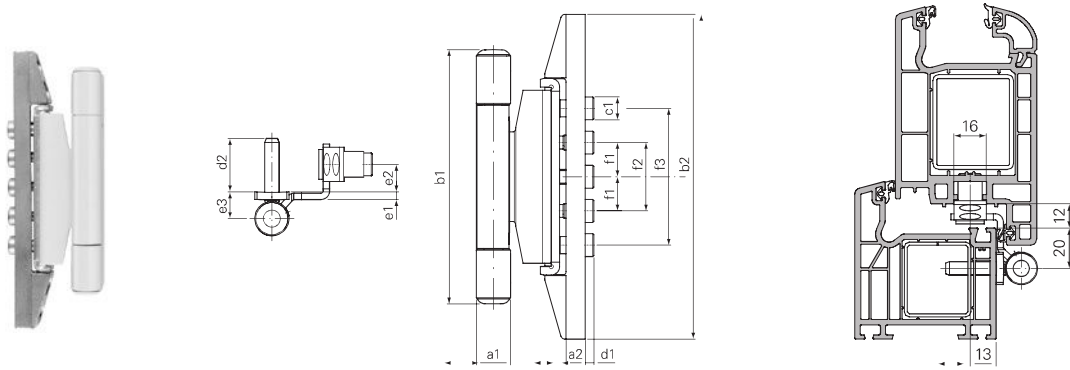

Dynamic 3DN - Hinge for 13 mm Eurogroove position on PVC-U

Technical information

a1 mm	a2 mm	b1 mm	b2 mm	c1 mm	d1 mm	d2 mm	e1 mm	e2 mm	e3 mm	f1 mm	f2 mm	f3 mm
16.0	9.0	119.0	152.0	10.7	4.0	25.0	3.6	13.0	12.5	16.0	32.0	64.0

Application

- For PVC-U doors and windows
- Load capacity with 2 hinges 110 kg
- Adjustable -2/+6mm in height, +/-3mm horizontal and +/-2mm gasket pressure

PART NUMBER	COLOUR
SF-DYN3D DBN	BLACK/BROWN
SF-DYN3D SIL	SILVER
SF-DYN3D TNM	TITANIUM
SF-DYN3D WH	WHITE
SF-DYN3D JIG	JIG