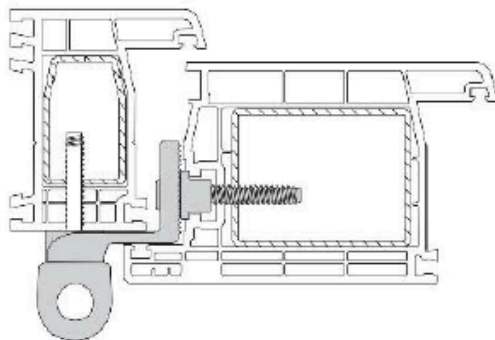

DR-KTR JIG
DR-KTES JIG (JIG to suit KT-EV/EN & KT-SV)