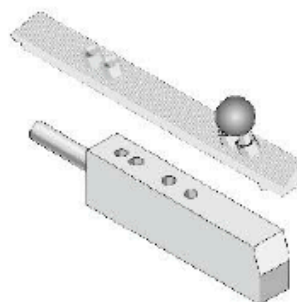

HAHN KT-R

Butt hinge for PVC doors

KT-R gives a new dimension to a PVC door - improving aesthetics with functionality of a 3D adjustable butt hinge.

- Corrosion-resistant, maintenance-free bearing pin made of stainless steel
- Horizontal adjustment, infinitely variable $\pm 3\text{mm}$ with door mounted
- Further enhanced security with anti-lift pin (optional)
- Gasket pressure adjustment + 0.5 mm by turning the bearing bushing
- Simplified quick installation
- Height adjustment, fine tuning +3 mm / -1 mm with door mounted
- Compatible with all PVC systems in Australia
- Doors open to 180°
- Non-handed
- Predetermined zero lateral adjustment position
- Max. 100kg door leaf with two hinges

Manufactured from extruded aluminium, two KT-R hinges can carry a door leaf with a weight of 100 kg, depending on the type of profile. The hinge is applicable for DIN-left and DIN-right doors and can be applied to inward-opening as well as outward-opening doors. The opening angle is 180°.

Ordering Information

DR-KTR BK	Black
DR-KTR WH	White
DR-KTR SL	Silver
DR-KTR CM	Cream
DR-KTR BN	Brown

DR-KTR JIG
DR-KTES JIG (JIG to suit KT-EV/EN & KT-SV)

HAHN KT-EV

Universal Flag hinge for PVC doors

DR-KES JIG

KT-EV hinge implements new adjustment and fastening technologies

- Main Entrance doors
- Side and Patio doors
- Inside and outside doors
- Inward and outward opening
- Universal application with sash overlap thickness of 15-20mm
- Door weight of up to 120kg
- Vertical adjustment +3mm
- Lateral adjustment +/-5mm
- Gasket pressure adjustment without removing the door
- Housing made of extruded aluminium
- Wear and corrosion resistant stainless steel and Teflon-coated bearing components
- Maintenance free due to self-lubricating internal surfaces
- Enclosed design prevents ingress of dirt particles and moisture allowing for a long life span