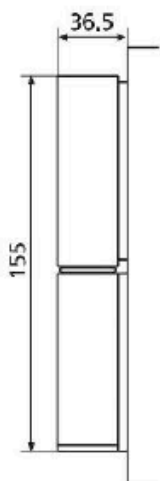

DR-KTR JIG
DR-KTES JIG (JIG to suit KT-EV/EN & KT-SV)