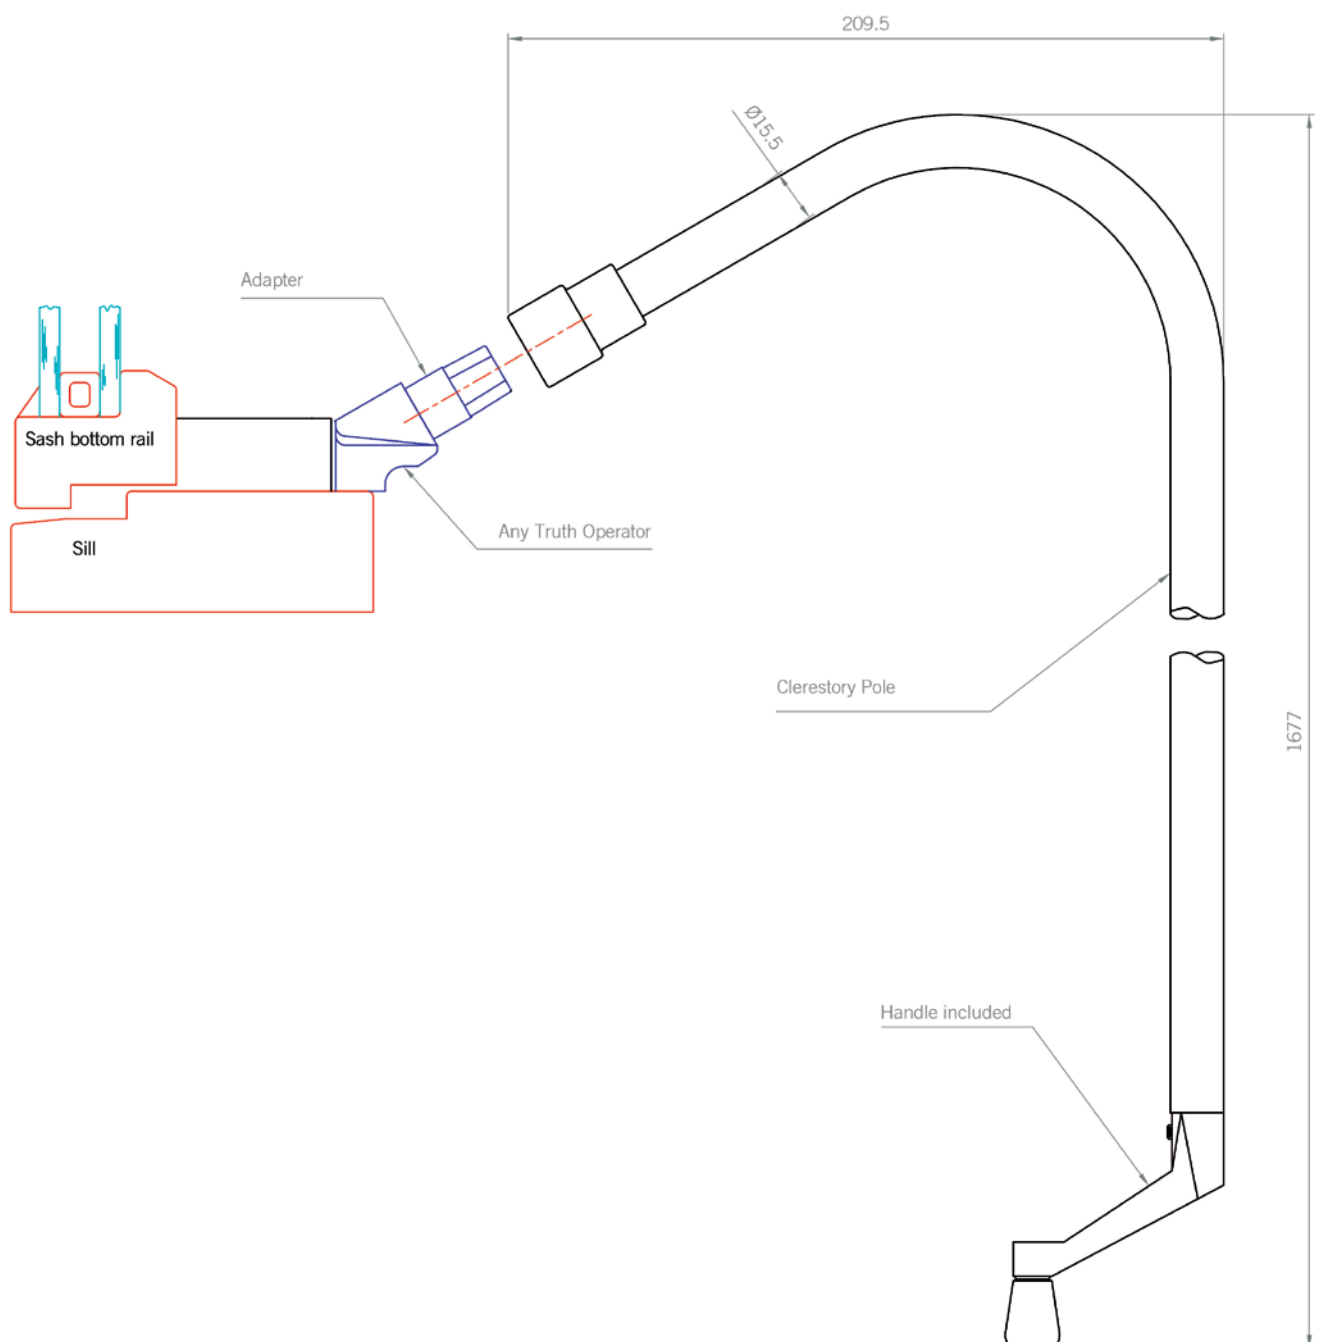

TRUTH CLERESTORY POLE

KEY FEATURES

- Fits to all Truth operators
- Works in small spaces / hallways
- Can work on Casements, Awnings and Skylights
- Retrofittable

QUALITY AND RELIABILITY

Designed and manufactured in the USA.
Covered by Amesbury Truth's Lifetime Warranty.

SKYLIGHT OPERATOR (42 SERIES)

KEY FEATURES

- Operate Sash Weights (Skylights) up to 63kg
- Low operating torque
- “Quick release” Detachable chain
- Hardened Steel Chain and sprocket
- Telescopic Pole extends up to 3m
- Chatter free operation

QUALITY AND RELIABILITY

Designed and manufactured in the USA.
Covered by Amesbury Truth's Lifetime Warranty.

42.75 Skylight Operator (Straight Drive)
42.65 (Angle Drive) also available