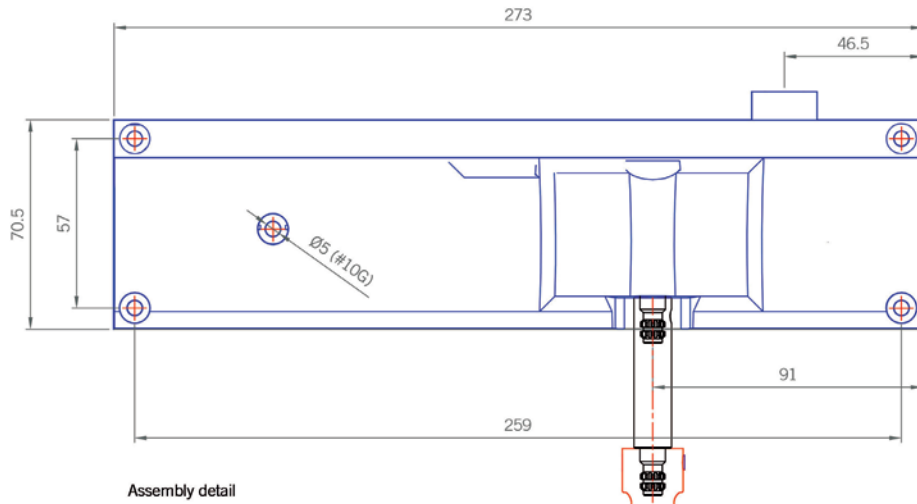

SKYLIGHT OPERATOR (42 SERIES)

KEY FEATURES

- Operate Sash Weights (Skylights) up to 63kg
- Low operating torque
- “Quick release” Detachable chain
- Hardened Steel Chain and sprocket
- Telescopic Pole extends up to 3m
- Chatter free operation

QUALITY AND RELIABILITY

Designed and manufactured in the USA.
Covered by Amesbury Truth's Lifetime Warranty.