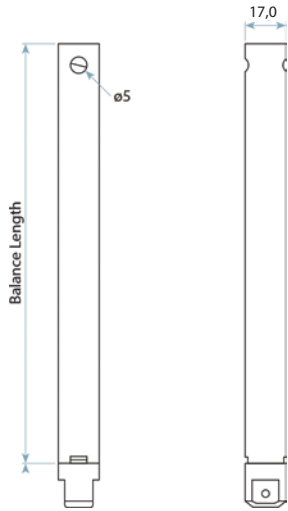

Winding Tool

Super Boost Foot

| Code    | Accessory Type        |
|---------|-----------------------|
| WAOB    | 15 mm foot            |
| SBF95S  | 9 mm foot             |
| SBF11SS | 11 mm foot            |
| FMSW    | Winding tool standard |

# BUK Sash Balance: aluminium, PVC and timber windows

F Type Balance

Year  
Guarantee

25,000  
Cycles

|                        | F Type           |
|------------------------|------------------|
| Weight capacity (kgs): | 3.6 to 27.2      |
| Plug type:             | Coloured plastic |
| Tube diameter (mm):    | 17               |
| Groove dimension:      | 18               |