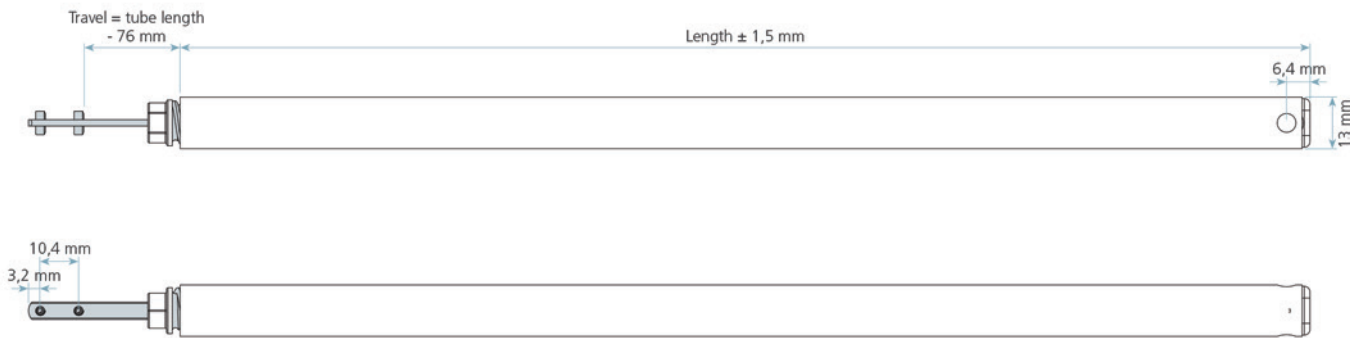

# Super Boost Sash Balance: aluminium, PVC and timber windows

Schlegel manufacture an attractive and highly functional self-contained balancing device capable of balancing sash weights of up to 32 Kg per pair.

# BUK Sash Balance: aluminium, PVC and timber windows

F Type Balance

Year  
Guarantee

25,000  
Cycles

|                        | F Type           |
|------------------------|------------------|
| Weight capacity (kgs): | 3.6 to 27.2      |
| Plug type:             | Coloured plastic |
| Tube diameter (mm):    | 17               |
| Groove dimension:      | 18               |