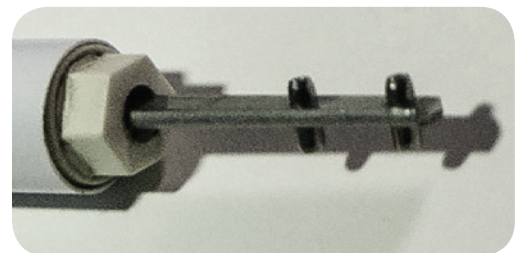

Code	Accessory Type
WAOB	15 mm foot
SBF95S	9 mm foot
SBF11SS	11 mm foot
FMSW	Winding tool standard