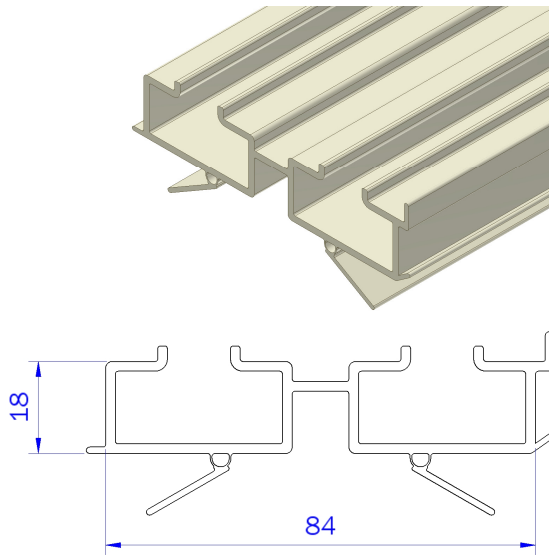

MEGA

- Available in sizes from 900 to 2400mm and supplied cut to your exact specifications
- Up to 45kg per Sash!!
- “Snap-in” installation
- Sashes up to 1200mm wide
- Smooth & reliable operation via Block & Tackle balance systems.

STANDARD

- Available in sizes from 900 to 2400mm and supplied cut to your exact specifications
- “Snap-in” installation
- Full range of Springs and Clutches (inc H/Duty) available

For further information please contact us: