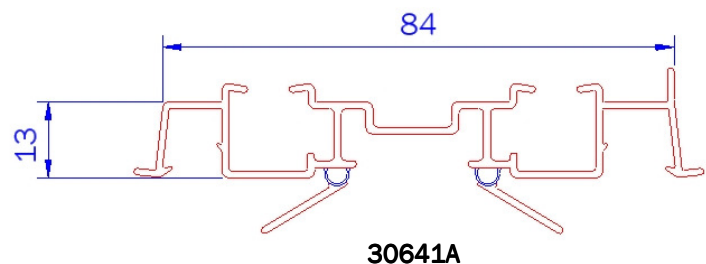

MEGA

- Available in sizes from 900 to 2400mm and supplied cut to your exact specifications
- Up to 45kg per Sash!!
- “Snap-in” installation
- Sashes up to 1200mm wide
- Smooth & reliable operation via Block & Tackle balance systems.

STANDARD

- Available in sizes from 900 to 2400mm and supplied cut to your exact specifications
- “Snap-in” installation
- Full range of Springs and Clutches (inc H/Duty) available

For further information please contact us: