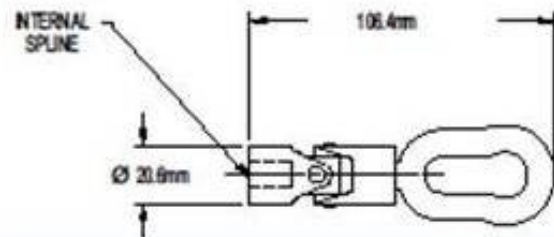

Manual Skylight Operators

- Compatible with wood, metal or vinyl skylights, Truth's Manual Skylight Operators are easy to install, simple to use and can lift up to 64kg with minimal effort.
- Strong plastic case liner keeps the chain and sprocket sliding smoothly, making windows easy to open.
- Hardened steel sprocket and chain provide years of noise-free operation.
- Straight Drive and Angle Drive are available along with various hand or pole crank options.
- Covered by Truth's Lifetime Warranty

Operator Accessories

HANDLE EXTENSIONS 40096.XX

EXTENSION	A
40096	2.0 (50.8mm)
40097	4.0 (101.6mm)

UNIVERSAL WITH POLE RING 30325.XX

TELESCOPING POLE CRANK: POLE WITH HOOK END 10638

RECOMMENDED HEIGHT RANGE (FROM FLOOR) 2.1 - 3.3m (WINDOWS)
2.7m - 4.5m (SKYLIGHTS)