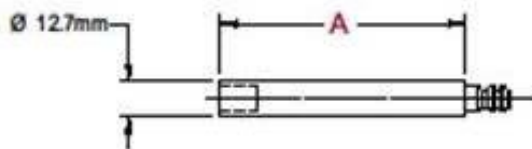

Manual Skylight Operators

- Compatible with wood, metal or vinyl skylights, Truth's Manual Skylight Operators are easy to install, simple to use and can lift up to 64kg with minimal effort.
- Strong plastic case liner keeps the chain and sprocket sliding smoothly, making windows easy to open.
- Hardened steel sprocket and chain provide years of noise-free operation.
- Straight Drive and Angle Drive are available along with various hand or pole crank options.
- Covered by Truth's Lifetime Warranty

Operator Accessories

HANDLE EXTENSIONS 40096.XX

EXTENSION	A
40096	2.0 (50.8mm)
40097	4.0 (101.6mm)

UNIVERSAL WITH POLE RING 30325.XX

TELESCOPING POLE CRANK: POLE WITH HOOK END 10638

RECOMMENDED HEIGHT RANGE (FROM FLOOR) 2.1 - 3.3m (WINDOWS)
2.7m - 4.5m (SKYLIGHTS)