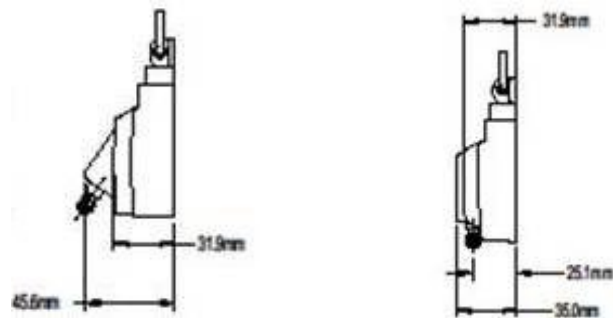

Manual Skylight Operators

- Compatible with wood, metal or vinyl skylights, Truth's Manual Skylight Operators are easy to install, simple to use and can lift up to 64kg with minimal effort.
- Strong plastic case liner keeps the chain and sprocket sliding smoothly, making windows easy to open.
- Hardened steel sprocket and chain provide years of noise-free operation.
- Straight Drive and Angle Drive are available along with various hand or pole crank options.
- Covered by Truth's Lifetime Warranty

Operator Accessories

HANDLE EXTENSIONS 40096.XX

EXTENSION	A
40096	2.0 (50.8mm)
40097	4.0 (101.6mm)

UNIVERSAL WITH POLE RING 30325.XX

TELESCOPING POLE CRANK: POLE WITH HOOK END 10638

RECOMMENDED HEIGHT RANGE (FROM FLOOR) 2.1 - 3.3m (WINDOWS)
2.7m - 4.5m (SKYLIGHTS)