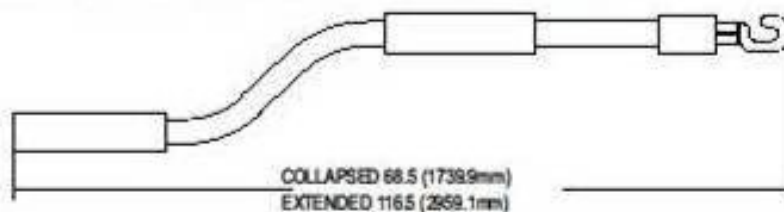

Manual Skylight Operators

- Compatible with wood, metal or vinyl skylights, Truth's Manual Skylight Operators are easy to install, simple to use and can lift up to 64kg with minimal effort.
- Strong plastic case liner keeps the chain and sprocket sliding smoothly, making windows easy to open.
- Hardened steel sprocket and chain provide years of noise-free operation.
- Straight Drive and Angle Drive are available along with various hand or pole crank options.
- Covered by Truth's Lifetime Warranty

Operator Accessories

HANDLE EXTENSIONS 40096.XX

EXTENSION	A
40096	2.0 (50.8mm)
40097	4.0 (101.6mm)

UNIVERSAL WITH POLE RING 30325.XX

TELESCOPING POLE CRANK: POLE WITH HOOK END 10638

RECOMMENDED HEIGHT RANGE (FROM FLOOR) 2.1 - 3.3m (WINDOWS)
2.7m - 4.5m (SKYLIGHTS)