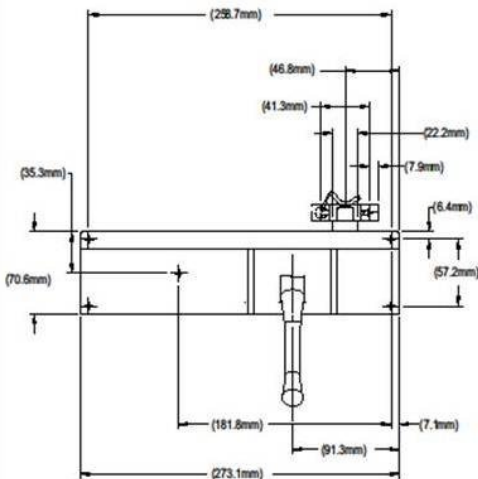

Manual Skylight Operators

- Compatible with wood, metal or vinyl skylights, Truth's Manual Skylight Operators are easy to install, simple to use and can lift up to 64kg with minimal effort.
- Strong plastic case liner keeps the chain and sprocket sliding smoothly, making windows easy to open.
- Hardened steel sprocket and chain provide years of noise-free operation.
- Straight Drive and Angle Drive are available along with various hand or pole crank options.
- Covered by Truth's Lifetime Warranty

Operator Accessories

HANDLE EXTENSIONS 40096.XX

EXTENSION	A
40096	2.0 (50.8mm)
40097	4.0 (101.6mm)

UNIVERSAL WITH POLE RING 30325.XX

TELESCOPING POLE CRANK: POLE WITH HOOK END 10638

RECOMMENDED HEIGHT RANGE (FROM FLOOR) 2.1 - 3.3m (WINDOWS)
2.7m - 4.5m (SKYLIGHTS)